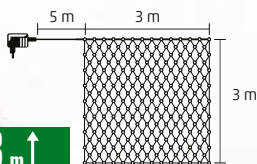

KLN 240C/WW

- 240 db melegfehér LED